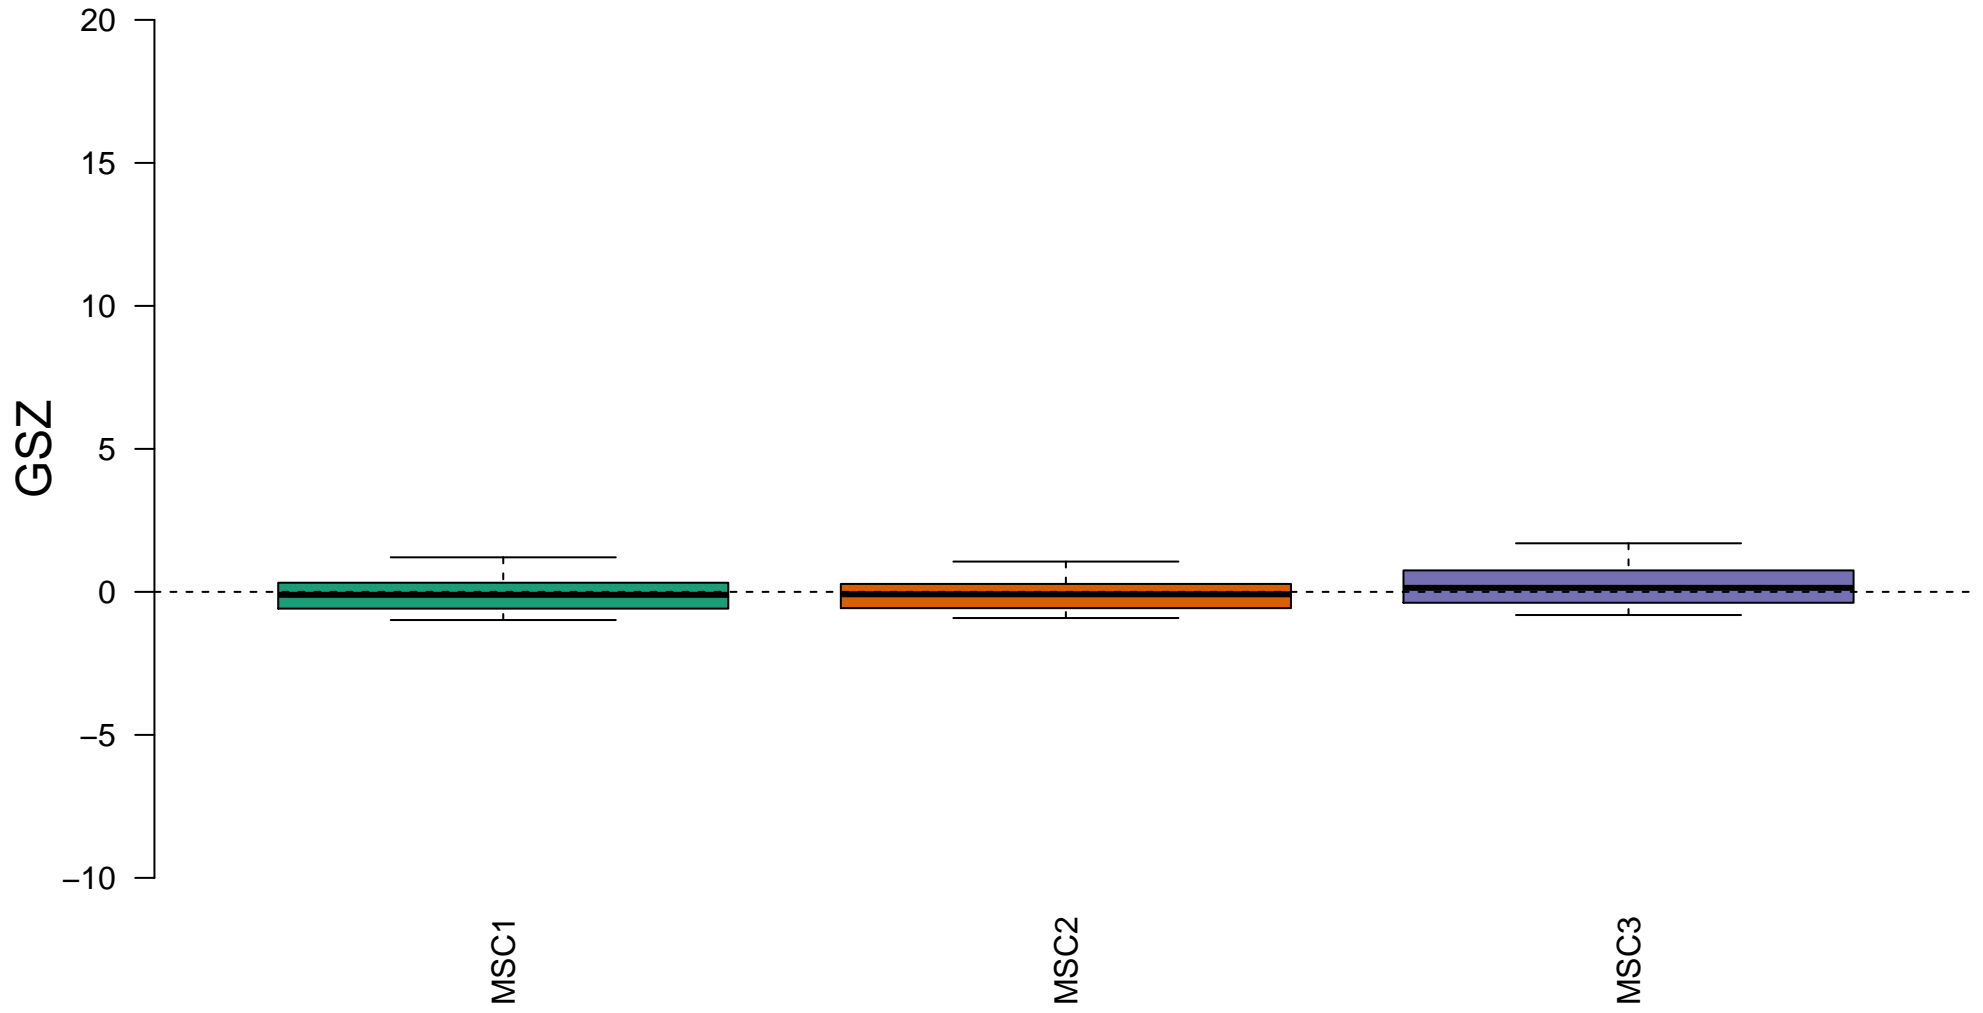

Sturm_GBM_Meth_overexpression_J_RTK II 'classic'_UP

■ on
■ -
□ off

Sturm_GBM_Meth_overexpression_J_RTK II 'classic'_UP

Enrichment in overexpression spots

Enrichment in kMeans clusters